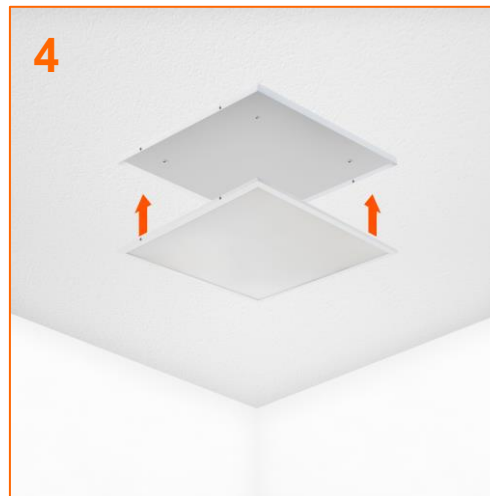

COMPATIBLE with

-  CLIPS
-  Suspension kit
-  Recessed frame

Family overview

PANEL 4IN1

600 / 1200

ECO
CLASS

Product Features:

- Efficacy: 112 lm/W
- Luminous flux: 3600lm
- Light colors: 3000K/4000K/6500K
- Grid size: 600x600 and 300x1200
- Antiglare luminaire (UGR<22 and UGR<19)
- Lifespan: up to 50,000h (L70/B10 @ 25°C)
44,000h (L80/B10 @ 25°C)
- IP20
- Warranty: 5 years¹

Surface installation

PANEL 4IN1
600 / 1200

SURFACE

Alternative ways of installation

PANEL 4IN1
600 / 1200

CLIPS

**Recessed
frame**

Alternative ways of installation

PANEL 4IN1
600 / 1200

**Suspension
kit**

Recessed

Specification

PANEL 4IN1 600 / 1200 UGR22

Short text	EAN10	EAN40	Power	Luminous flux	Luminous efficacy	CCT	CRI	UGR	Lifetime	Protection class	Ingress protection	Operating temp.	Guarantee	Dimensions
			[W]	[lm]	[lm/W]	[K]			L70 [h]			[°C]	[years]	[mm]
PANEL 4IN1 600 32W 830 WT	4058075699540	4058075699557	32	3600	112	3000	>80	<22	50.000	I	IP20	-10° .. +50°	5	595x595x34
PANEL 4IN1 600 32W 840 WT	4058075699564	4058075699571	32	3600	112	4000	>80	<22	50.000	I	IP20	-10° .. +50°	5	595x595x34
PANEL 4IN1 600 32W 865 WT	4058075699588	4058075699595	32	3600	112	6500	>80	<22	50.000	I	IP20	-10° .. +50°	5	595x295x34
PANEL 4IN1 1200 32W 830 WT	4058075699663	4058075699670	32	3600	112	3000	>80	<22	50.000	I	IP20	-10° .. +50°	5	1195x295x34
PANEL 4IN1 1200 32W 840 WT	4058075699687	4058075699694	32	3600	112	4000	>80	<22	50.000	I	IP20	-10° .. +50°	5	1195x295x34
PANEL 4IN1 1200 32W 865 WT	4058075699700	4058075699717	32	3600	112	6500	>80	<22	50.000	I	IP20	-10° .. +50°	5	1195x295x34