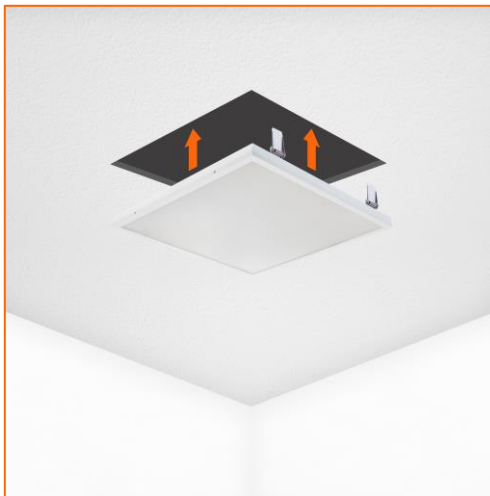

COMPATIBLE with

-  CLIPS
-  Suspension kit
-  Recessed frame

Family overview

PANEL 4IN1

600 / 1200

ECO
CLASS

Product Features:

- Efficacy: 112 lm/W
- Luminous flux: 3600lm
- Light colors: 3000K/4000K/6500K
- Grid size: 600x600 and 300x1200
- Antiglare luminaire (UGR<22 and UGR<19)
- Lifespan: up to 50,000h (L70/B10 @ 25°C)
44,000h (L80/B10 @ 25°C)
- IP20
- Warranty: 5 years¹

Surface installation

PANEL 4IN1
600 / 1200

SURFACE

Alternative ways of installation

PANEL 4IN1
600 / 1200

CLIPS

**Recessed
frame**

Alternative ways of installation

PANEL 4IN1
600 / 1200

**Suspension
kit**

Recessed

Specification

PANEL 4IN1 600 / 1200 UGR22

Short text	EAN10	EAN40	Power	Luminous flux	Luminous efficacy	CCT	CRI	UGR	Lifetime	Protection class	Ingress protection	Operating temp.	Guarantee	Dimensions
			[W]	[lm]	[lm/W]	[K]			L70 [h]			[°C]	[years]	[mm]
PANEL 4IN1 600 32W 830 WT	4058075699540	4058075699557	32	3600	112	3000	>80	<22	50.000	I	IP20	-10° .. +50°	5	595x595x34
PANEL 4IN1 600 32W 840 WT	4058075699564	4058075699571	32	3600	112	4000	>80	<22	50.000	I	IP20	-10° .. +50°	5	595x595x34
PANEL 4IN1 600 32W 865 WT	4058075699588	4058075699595	32	3600	112	6500	>80	<22	50.000	I	IP20	-10° .. +50°	5	595x295x34
PANEL 4IN1 1200 32W 830 WT	4058075699663	4058075699670	32	3600	112	3000	>80	<22	50.000	I	IP20	-10° .. +50°	5	1195x295x34
PANEL 4IN1 1200 32W 840 WT	4058075699687	4058075699694	32	3600	112	4000	>80	<22	50.000	I	IP20	-10° .. +50°	5	1195x295x34
PANEL 4IN1 1200 32W 865 WT	4058075699700	4058075699717	32	3600	112	6500	>80	<22	50.000	I	IP20	-10° .. +50°	5	1195x295x34