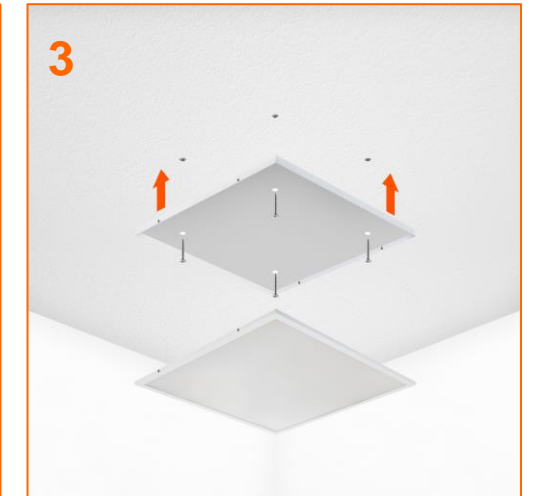

Surface installation

PANEL 4IN1
600 / 1200

SURFACE