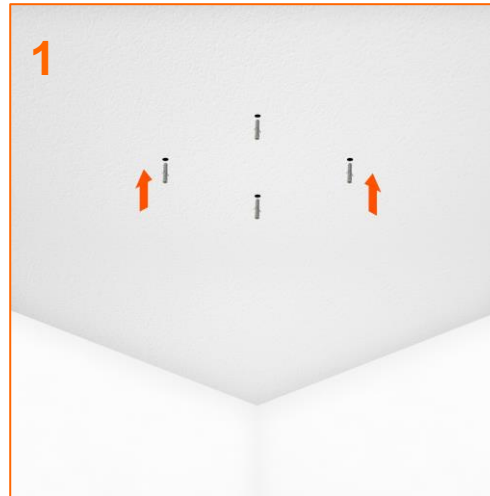

Surface installation

PANEL 4IN1
600 / 1200

SURFACE